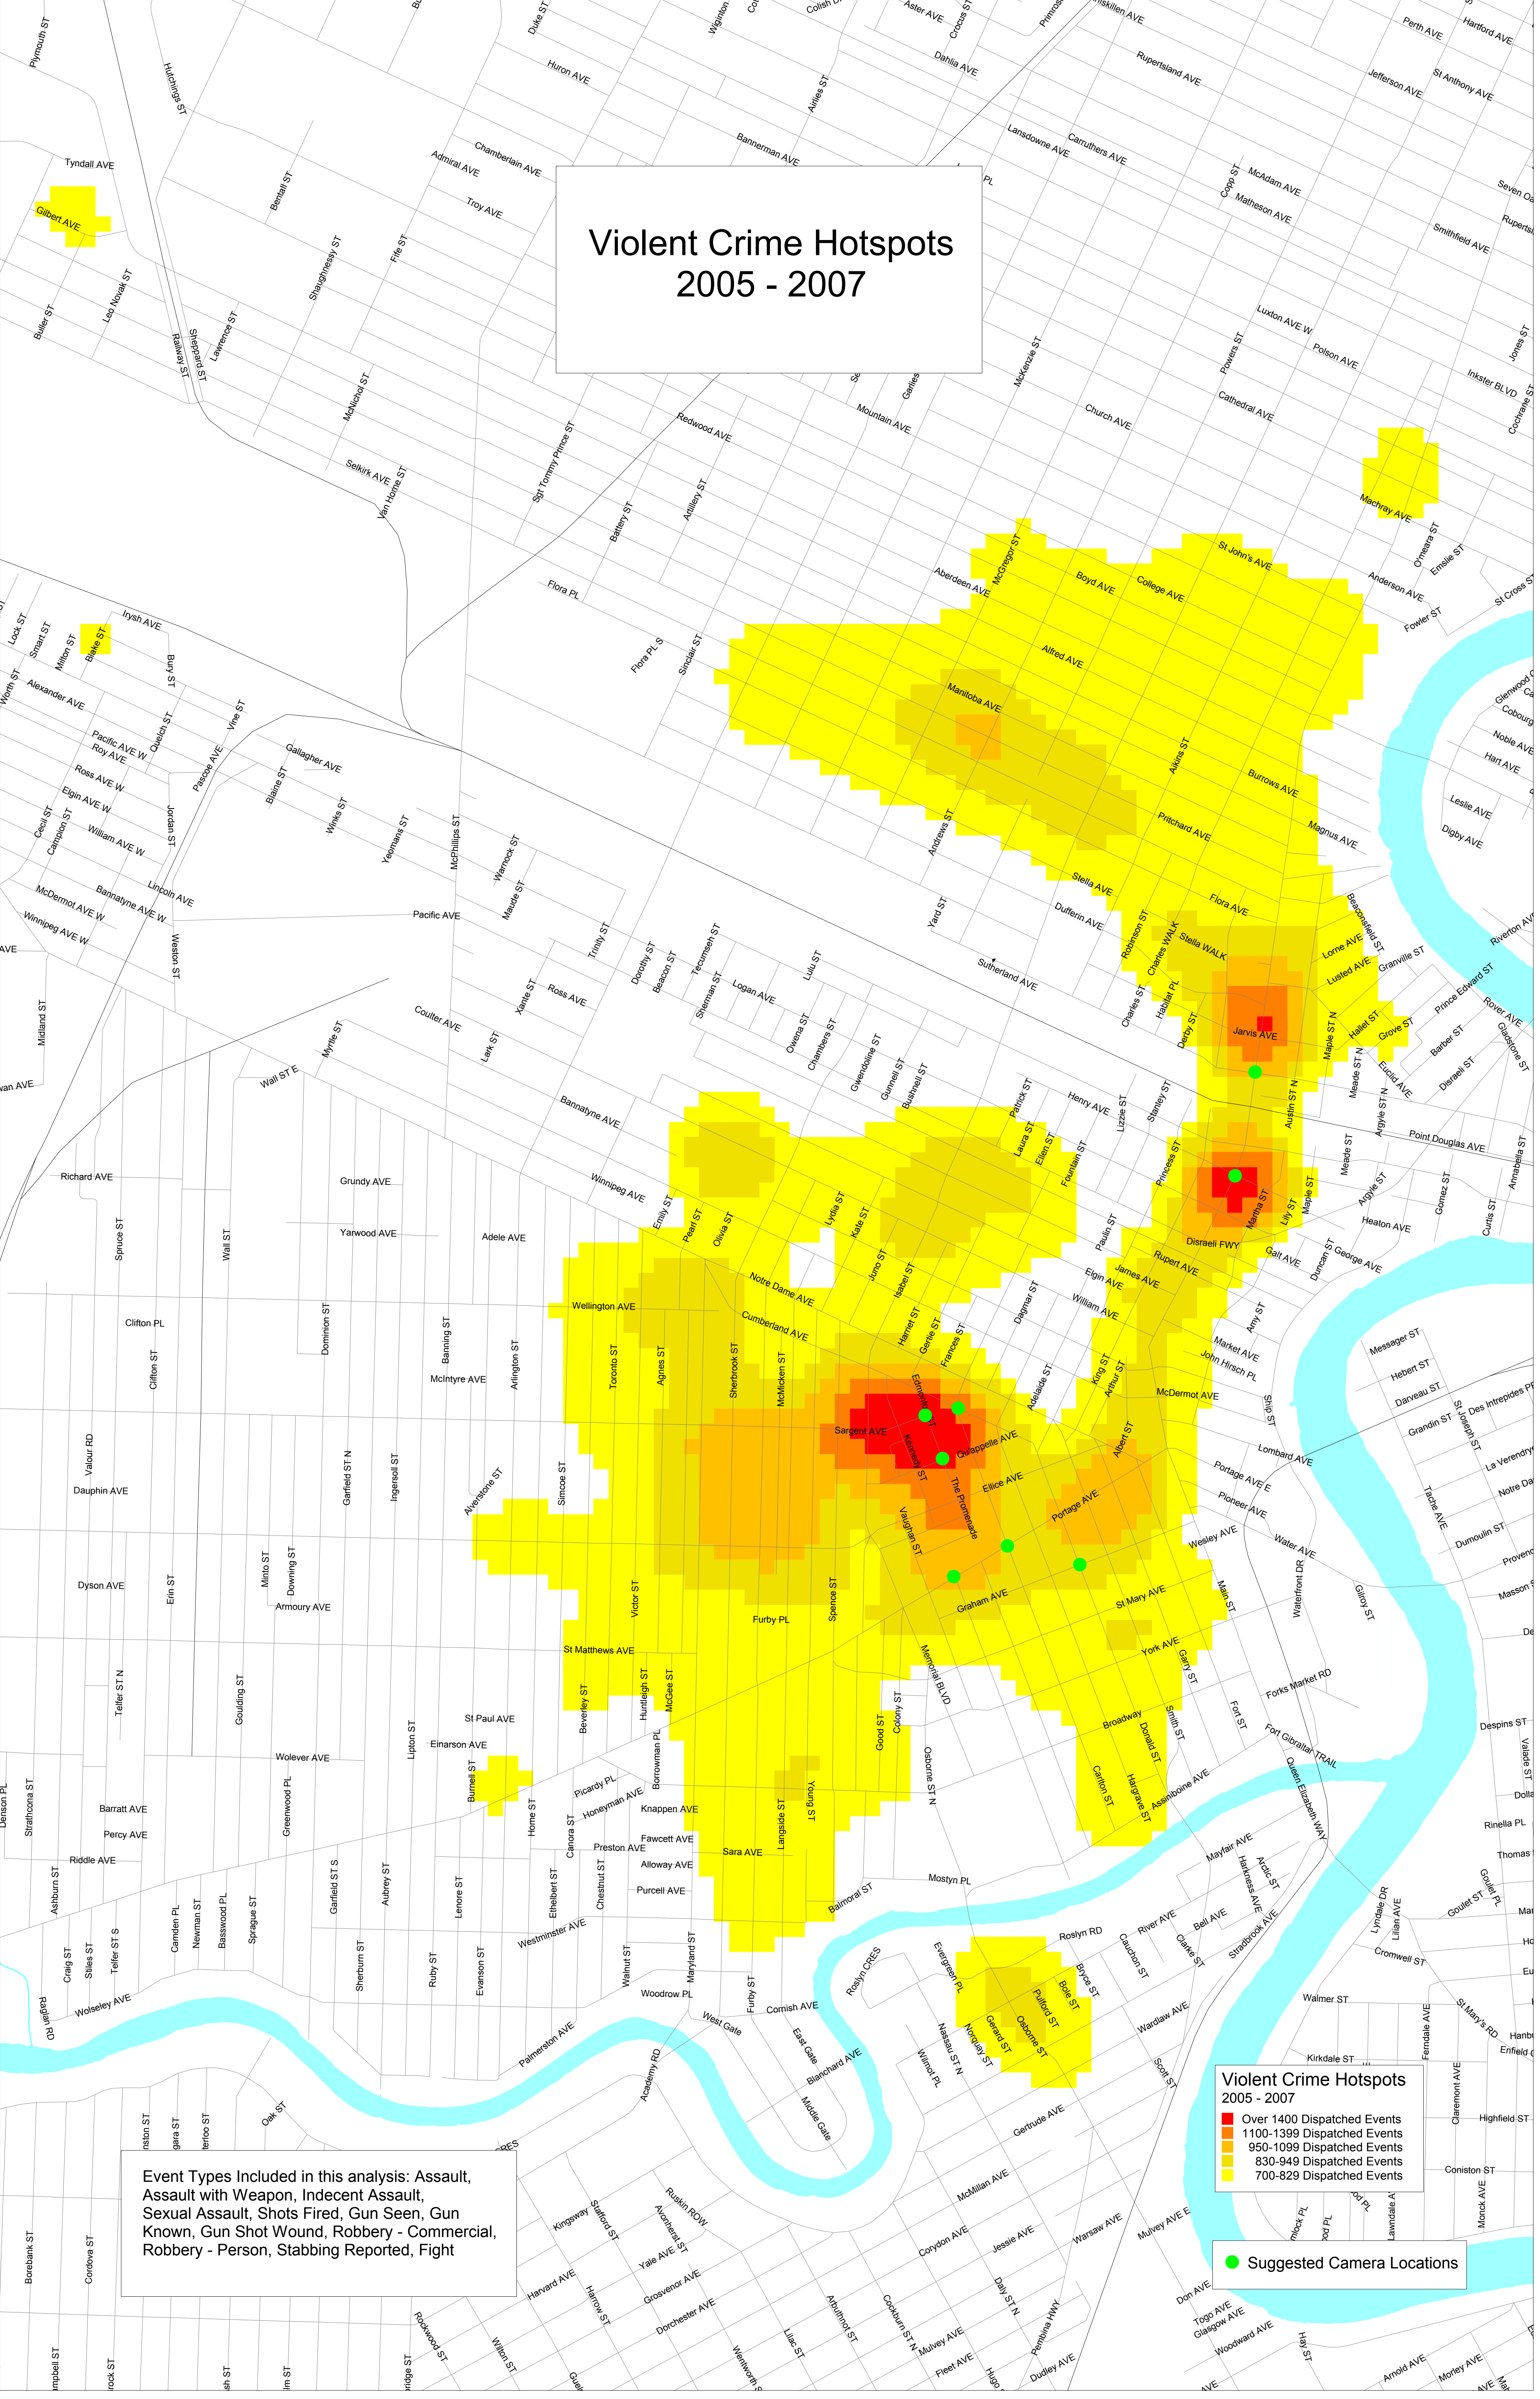

# Violent Crime Hotspots 2005 - 2007

**Violent Crime Hotspots  
2005 - 2007**

- Over 1400 Dispatched Events
- 1100-1399 Dispatched Events
- 950-1099 Dispatched Events
- 830-949 Dispatched Events
- 700-829 Dispatched Events

**● Suggested Camera Locations**

Event Types Included in this analysis: Assault, Assault with Weapon, Indecent Assault, Sexual Assault, Shots Fired, Gun Seen, Gun Known, Gun Shot Wound, Robbery - Commercial, Robbery - Person, Stabbing Reported, Fight