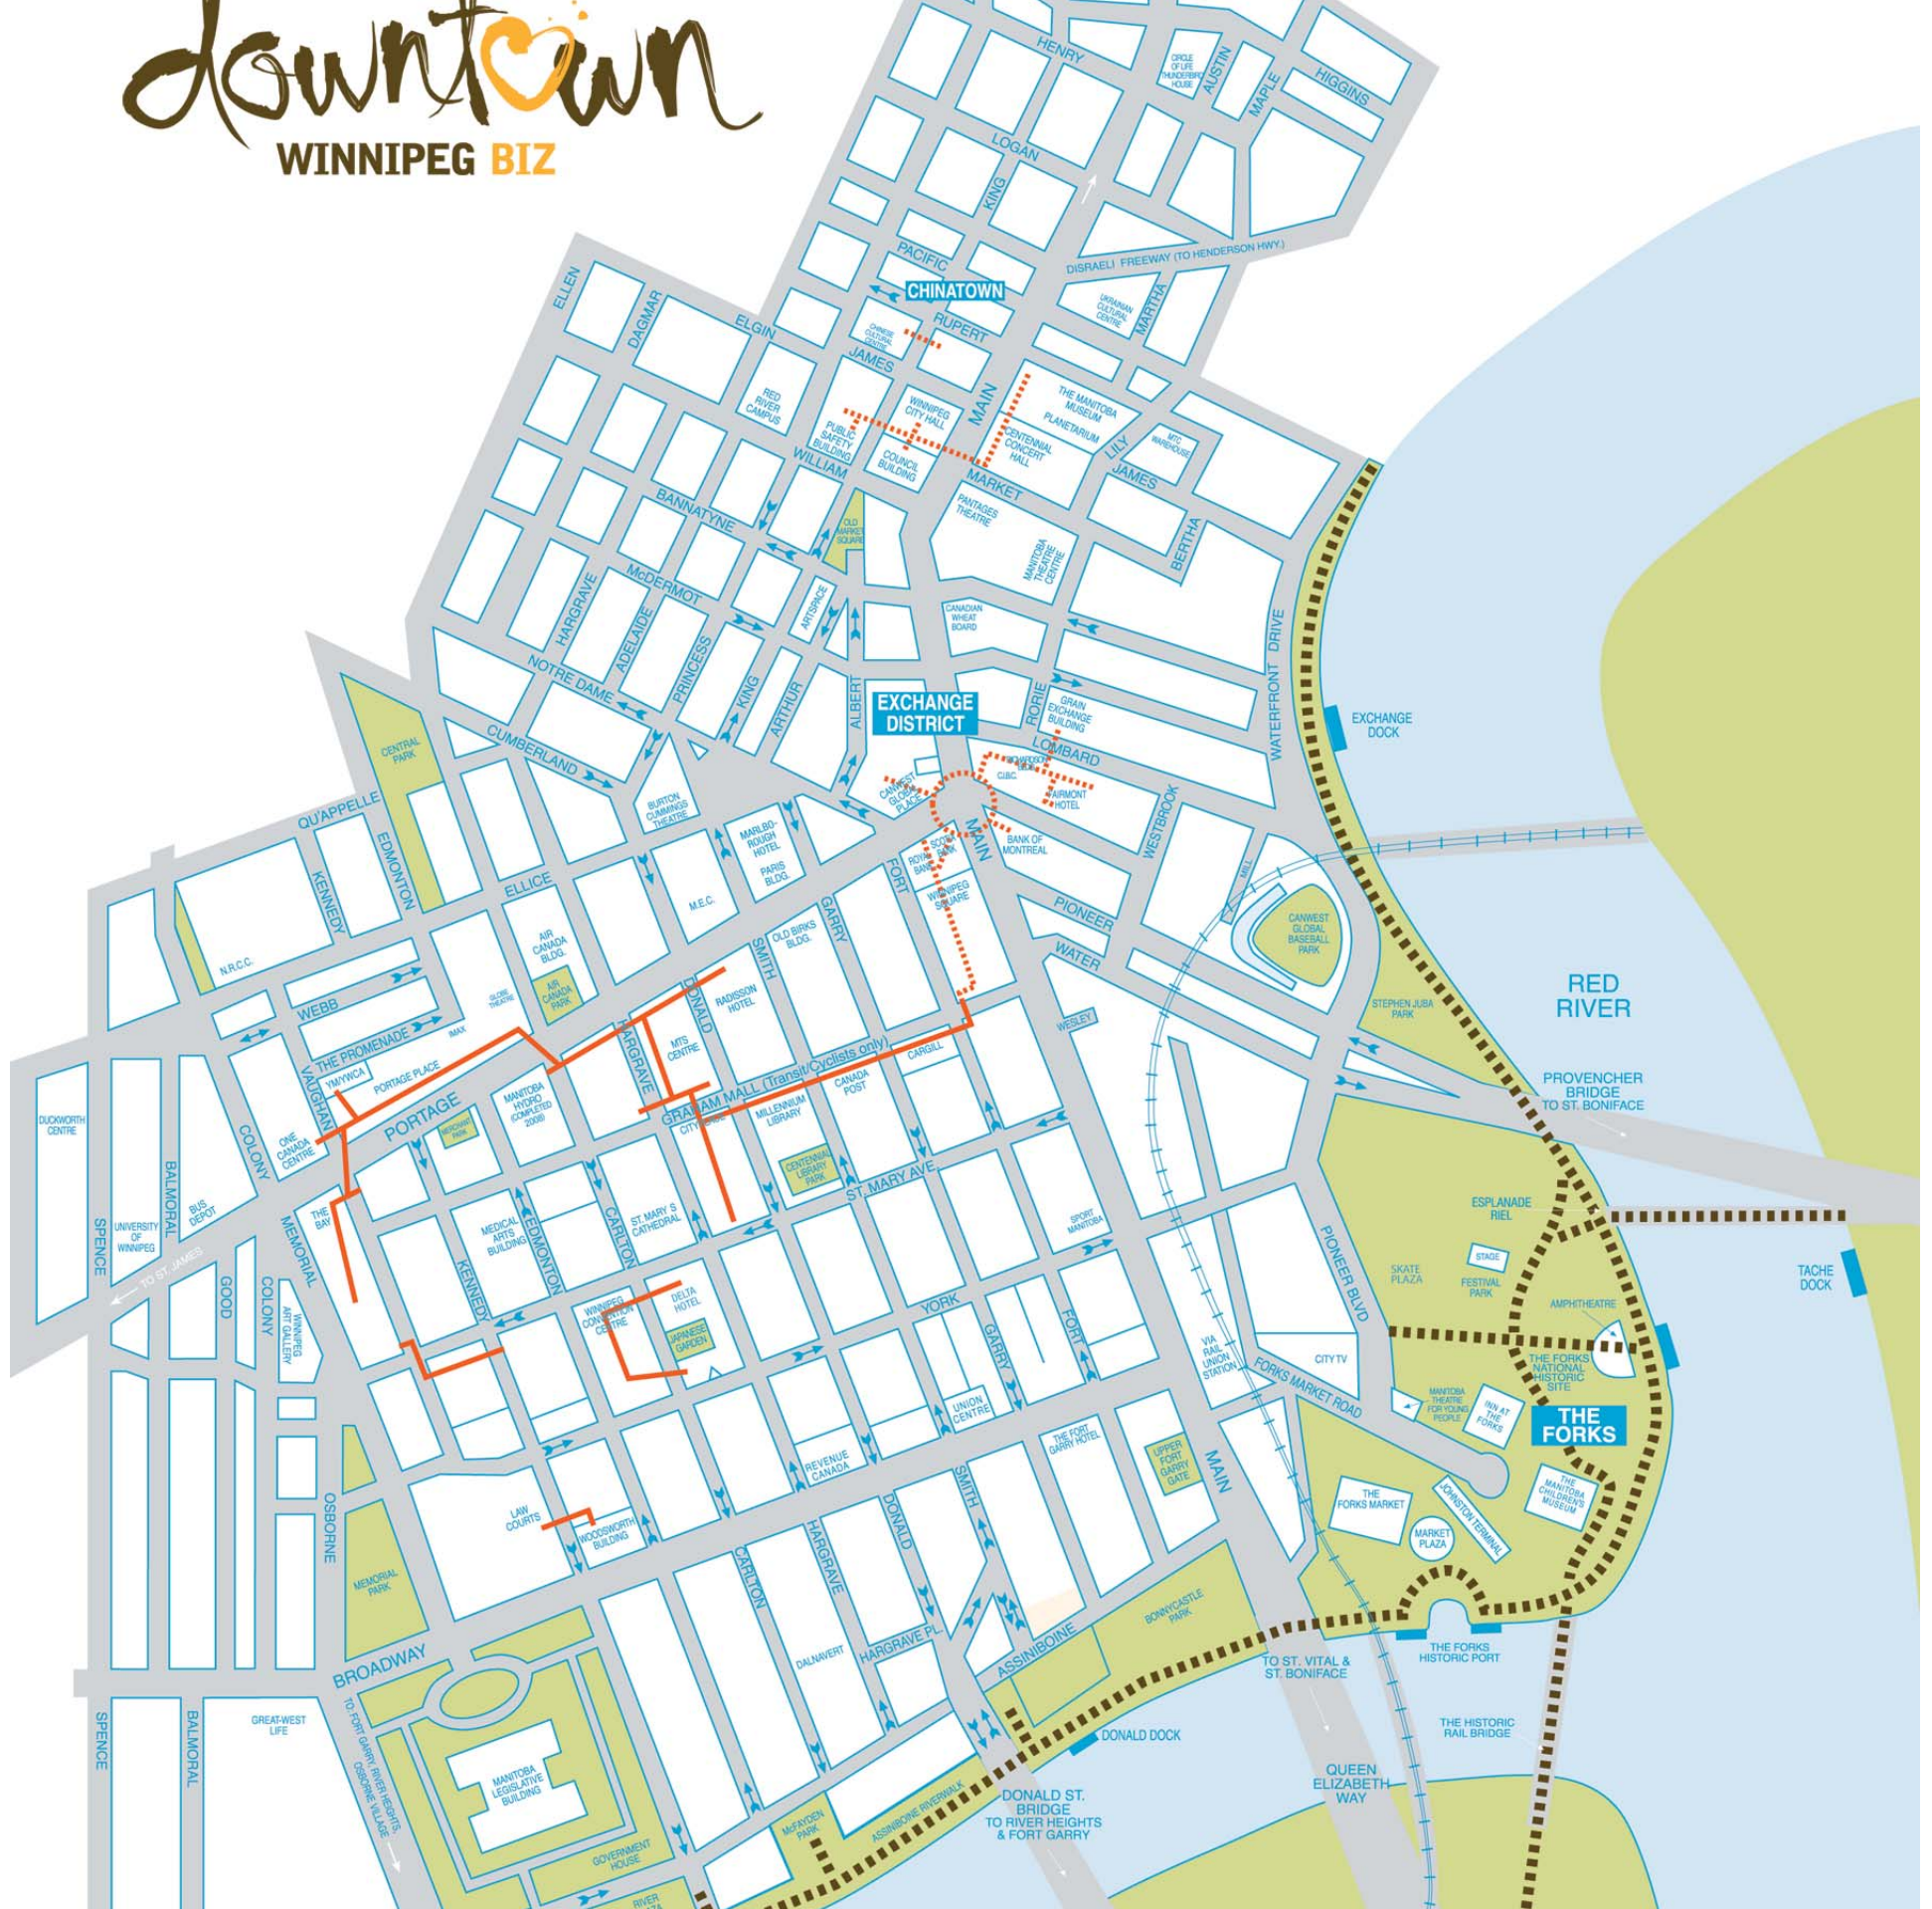

downtown

WINNIPEG BIZ

CHINATOWN

EXCHANGE DISTRICT

RED RIVER

THE FORKS

TACHE DOCK

QUEEN ELIZABETH WAY

THE HISTORIC RAIL BRIDGE

THE FORKS HISTORIC PORT

TO ST. VITAL & ST. BONIFACE

DONALD DOCK

ASSINIBOINE RIVERWALK

MAYOYEN PARK

GOVERNMENT HOUSE

MANITOBA LEGISLATIVE BUILDING

GREAT WEST LIFE

LEWISTON FERRIS

MARKET PLAZA

THE FORKS MARKET

THE FORT GARRY HOTEL

THE FORT GARRY HOTEL

REVENUE CANADA

UNION CENTRE

CANADA POST

MILLENNIUM LIBRARY

ST. MARY'S CATHEDRAL

WISCONSIN CENTRE

DELTA HOTEL

WISCONSIN CENTRE

WISCONSIN CENTRE

WISCONSIN CENTRE

ESPLANADE RIEL

SKATE PLAZA

FESTIVAL PARK

AMPHITHEATRE

MANITOBA THEATRE FOR YOUNG PEOPLE

INU AT THE FORKS

THE FORKS NATIONAL HISTORIC SITE

THE MANITOBA CHILDREN'S MUSEUM

ST. MARY'S CATHEDRAL

ST. MARY'S CATHEDRAL

ST. MARY'S CATHEDRAL

ST. MARY'S CATHEDRAL

ST. MARY'S CATHEDRAL

ST. MARY'S CATHEDRAL

ST. MARY'S CATHEDRAL

PROVENCER BRIDGE TO ST. BONIFACE

STEPHEN JUBA PARK

CANWEST GLOBAL BASEBALL PARK

WESTBROOK

PIONEER

WATER

WESLEY

CARROLL

GARY

ST. MARY AVE

ST. MARY AVE

ST. MARY AVE

ST. MARY AVE

ST. MARY AVE

ST. MARY AVE

EXCHANGE DOCK

WATERFRONT DRIVE

LOMBARD

FORBIE

MARKET

MARKET

MARKET

MARKET

MARKET

MARKET

MARKET

MARKET

MARKET

MARKET

MARKET

EXCHANGE DOCK

WATERFRONT DRIVE

LOMBARD

FORBIE

MARKET

MARKET

MARKET

MARKET

MARKET

MARKET

MARKET

MARKET

MARKET

MARKET

MARKET

EXCHANGE DOCK

WATERFRONT DRIVE

LOMBARD

FORBIE

MARKET

MARKET

MARKET

MARKET

MARKET

MARKET

MARKET

MARKET

MARKET

MARKET

MARKET